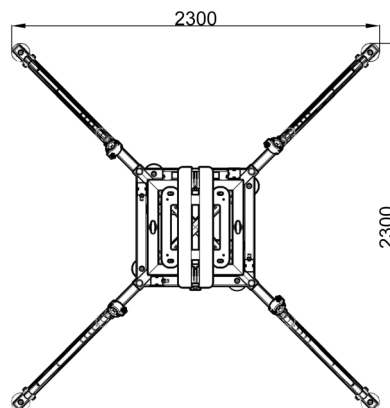

# T40Q

Aluminium tower, 40 cm side, maximum height 10 meters, capacity 1200 kg with standard trusses  
Torre in alluminio base 40, altezza massima 10 metri, portata 1200 kg con tralicci standard

Can be used with P40Q and B40Q series trusses

T40Q KL

**LOADING CAPACITY**
**PORTATA**

Height [m]	Capacity [kg]
5	4500
6	3200
7	2400
8	1860
9	1480
10	1200

**T40Q** Kit Tower 40 cm section includes - Kit Torre sezione 40, comprende:

**T40Q B** Tower Base (1m truss & Connection kit for truss excluded\*)

Base Torre (traliccio da 1m e Kit di connessione per traliccio escluso\*)

**T40Q T** Tower Top (Connection kit for truss excluded\*)

Top Torre (Kit di connessione per traliccio escluso\*)

**T40Q S** Sliding Corner Block 40 trusses (Connection kit for truss excluded\*\*)