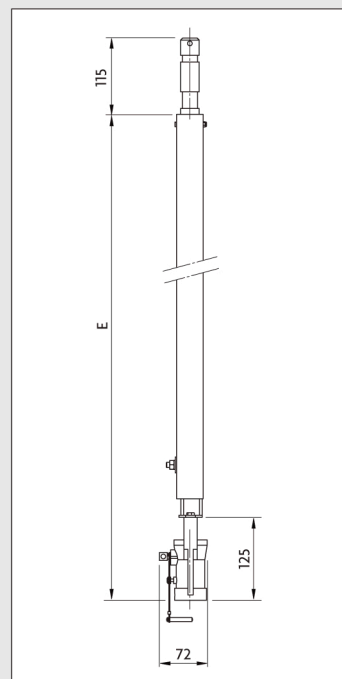

- DA840:** Extension 113cm up to 200cm
- DA841:** Extension 73cm up to 123cm
- DA842:** Extension 44cm up to 65cm
- DA844X25:** Extension 138cm up to 250cm
- DA844X30:** Extension 163cm up to 300cm
- DA844X35:** Extension 188cm up to 350cm
- DA844X40:** Extension 213cm up to 400cm

material
steel

finish
Grey RAL 7012 powder coating

max load
40kg

Extendable bracket with a 1-1/8" spigot on the top and a 1-1/8" female attachment on the bottom; can be mounted on carriages or fixed clamps. Extension position is locked by tightening nut.

	DA840	DA841	DA842	DA844X25	DA844X30	DA844X35	DA844X40
E MIN	1130	730	440	1495	1745	1995	2245
E MAX	2000	1230	650	2615	3115	3615	4115
W WEIGHT kg	4,20	3,10	2,00	5,90	7,00	7,70	8,25
V VOLUME PKG cu m	0,0080	0,0060	0,0040	0,0100	0,0120	0,0150	0,0160
W WEIGHT PKG kg	5,00	3,80	2,70	6,6	7,70	8,4	8,89