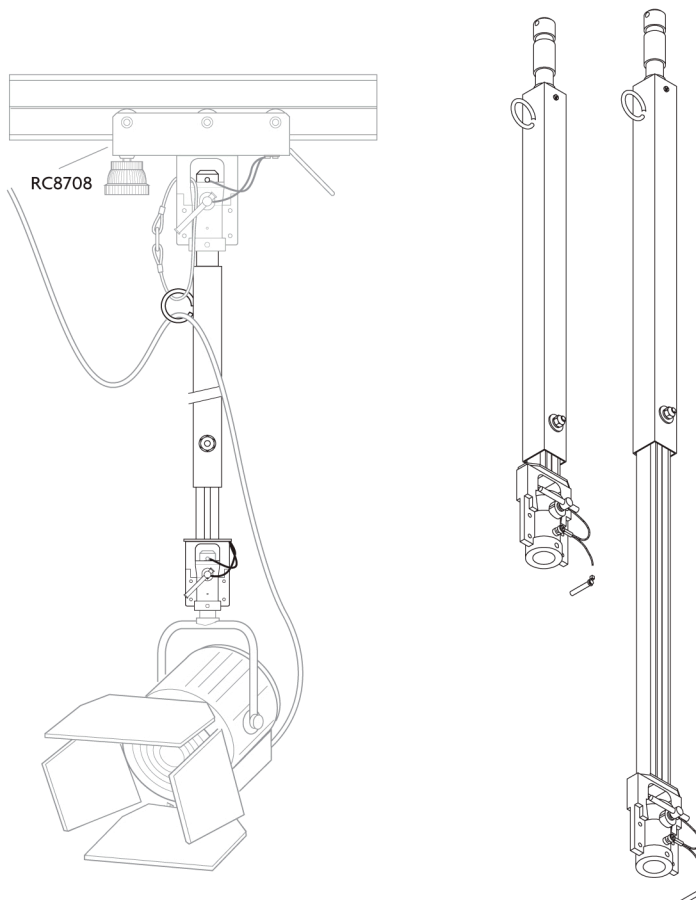

- DA840:** Extension 113cm up to 200cm
- DA841:** Extension 73cm up to 123cm
- DA842:** Extension 44cm up to 65cm
- DA844X25:** Extension 138cm up to 250cm
- DA844X30:** Extension 163cm up to 300cm
- DA844X35:** Extension 188cm up to 350cm
- DA844X40:** Extension 213cm up to 400cm

material
steel

finish
Grey RAL 7012 powder coating

max load
40kg

Extendable bracket with a 1-1/8" spigot on the top and a 1-1/8" female attachment on the bottom; can be mounted on carriages or fixed clamps. Extension position is locked by tightening nut.

	DA840	DA841	DA842	DA844X25	DA844X30	DA844X35	DA844X40
E MIN	1130	730	440	1495	1745	1995	2245
E MAX	2000	1230	650	2615	3115	3615	4115
W WEIGHT kg	4,20	3,10	2,00	5,90	7,00	7,70	8,25
V VOLUME PKG cu m	0,0080	0,0060	0,0040	0,0100	0,0120	0,0150	0,0160
W WEIGHT PKG kg	5,00	3,80	2,70	6,6	7,70	8,4	8,89