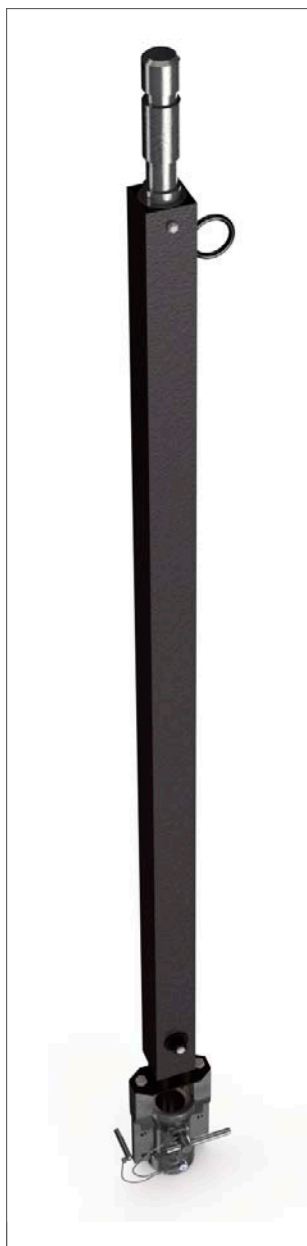

- DA840:** Extension 113cm up to 200cm
- DA841:** Extension 73cm up to 123cm
- DA842:** Extension 44cm up to 65cm
- DA844X25:** Extension 138cm up to 250cm
- DA844X30:** Extension 163cm up to 300cm
- DA844X35:** Extension 188cm up to 350cm
- DA844X40:** Extension 213cm up to 400cm

material
steel

finish
Grey RAL 7012 powder coating

max load
40kg

Extendable bracket with a 1-1/8" spigot on the top and a 1-1/8" female attachment on the bottom; can be mounted on carriages or fixed clamps. Extension position is locked by tightening nut.

	DA840	DA841	DA842	DA844X25	DA844X30	DA844X35	DA844X40
E MIN	1130	730	440	1495	1745	1995	2245
E MAX	2000	1230	650	2615	3115	3615	4115
W WEIGHT kg	4,20	3,10	2,00	5,90	7,00	7,70	8,25
V VOLUME PKG cu m	0,0080	0,0060	0,0040	0,0100	0,0120	0,0150	0,0160
W WEIGHT PKG kg	5,00	3,80	2,70	6,6	7,70	8,4	8,89