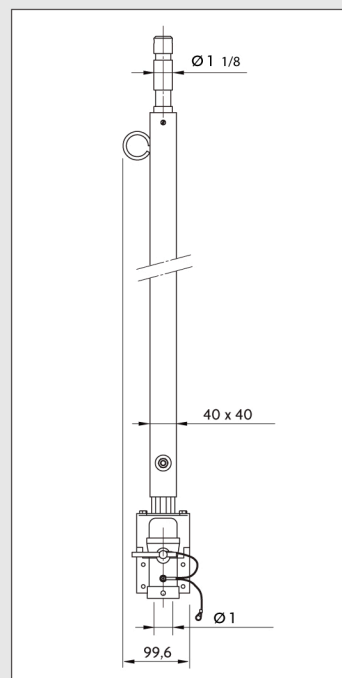

- DA840:** Extension 113cm up to 200cm
- DA841:** Extension 73cm up to 123cm
- DA842:** Extension 44cm up to 65cm
- DA844X25:** Extension 138cm up to 250cm
- DA844X30:** Extension 163cm up to 300cm
- DA844X35:** Extension 188cm up to 350cm
- DA844X40:** Extension 213cm up to 400cm

material
steel

finish
Grey RAL 7012 powder coating

max load
40kg

Extendable bracket with a 1-1/8" spigot on the top and a 1-1/8" female attachment on the bottom; can be mounted on carriages or fixed clamps. Extension position is locked by tightening nut.

	DA840	DA841	DA842	DA844X25	DA844X30	DA844X35	DA844X40
E MIN	1130	730	440	1495	1745	1995	2245
E MAX	2000	1230	650	2615	3115	3615	4115
W WEIGHT kg	4,20	3,10	2,00	5,90	7,00	7,70	8,25
V VOLUME PKG cu m	0,0080	0,0060	0,0040	0,0100	0,0120	0,0150	0,0160
W WEIGHT PKG kg	5,00	3,80	2,70	6,6	7,70	8,4	8,89